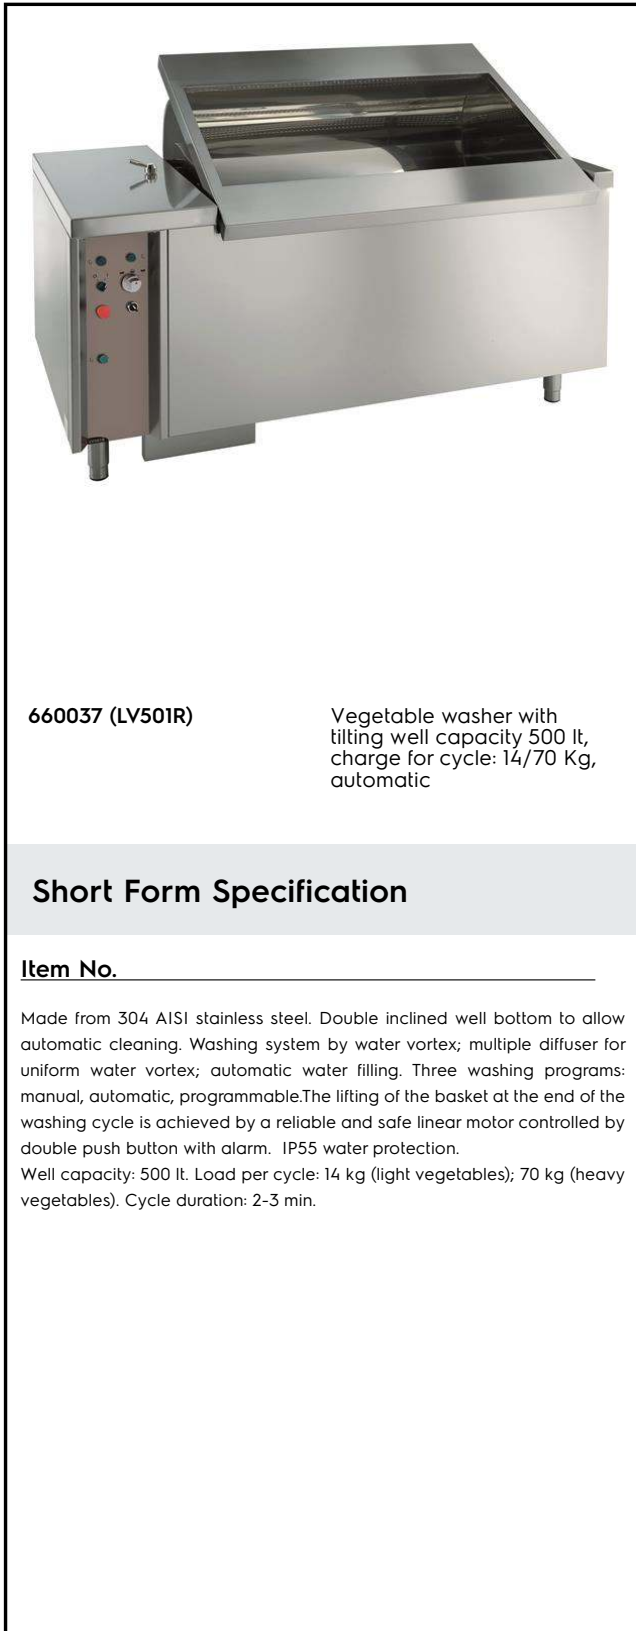

Vegetable Washer Tilting Basket Vegetable Washer 14/70kg - Automatic

ITEM # _____

MODEL # _____

NAME # _____

SIS # _____

AIA # _____

660037 (LV501R)

Vegetable washer with tilting well capacity 500 lt, charge for cycle: 14/70 Kg, automatic

Short Form Specification

Item No. _____

Made from 304 AISI stainless steel. Double inclined well bottom to allow automatic cleaning. Washing system by water vortex; multiple diffuser for uniform water vortex; automatic water filling. Three washing programs: manual, automatic, programmable. The lifting of the basket at the end of the washing cycle is achieved by a reliable and safe linear motor controlled by double push button with alarm. IP55 water protection.

Well capacity: 500 lt. Load per cycle: 14 kg (light vegetables); 70 kg (heavy vegetables). Cycle duration: 2-3 min.

Main Features

- Double inclined well bottom to allow automatic cleaning of the unit.
- Easy to remove perforated stainless steel filters.
- Washing well shaped to achieve an efficient water vortex.
- Basket lifting at the end of the cycle achieved by means of a linear motor controlled by a double push button with alarm.
- Three washing programs: manual, automatic.
- "Soft-action" manual ball valve regulates the wash water loading and pressure.
- Multiple diffuser to uniform water vortex and a solenoid valve to expedite water loading and drainage.
- Simple control panel with emergency stop and an acoustic alarm switch.
- Cycle duration of 2 to 3 minutes.
- Mounted on adjustable stainless steel legs.
- IP25 protection against water jets, solid objects and small animals (larger than 6 mm).

Key Information:

Usable well capacity: 500 lt
 Load per cycle - light vegetables: 14 kg
 Load per cycle - heavy vegetables: 70 kg
 External dimensions, Width: 1800 mm
 External dimensions, Depth: 1000 mm
 External dimensions, Height: 850 mm
 Shipping weight: 304 kg